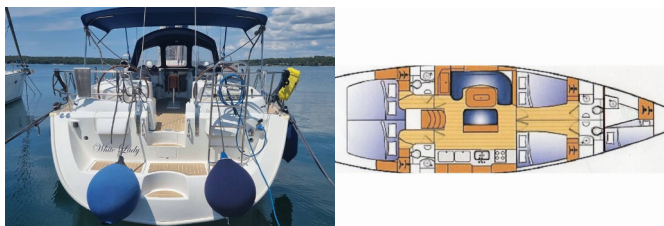

Yacht Base	ACI Marina Pula, Croazia
Yacht ID	11
Yacht Brands	Beneteau
Yacht Name	White Lady
Production Year	2005
Length	51 Ft
Cabins	4 + 1
Berths	8 + 2 + 1
WC	4

**ATTREZZATURE DI COPERTA:** Doccetta esterna, Paraspruzzi, Passerella, Tavolo pozzetto, Teak deck, Teak pozzetto, Teak seats in cockpit, Tendalino, Tender, Varricello Salpancore