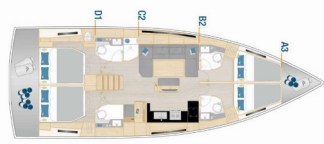

HANSE 460

Fibi (2024)

[Vala Charter](#) and or type unkn

Studio Tim D.O.O. • Riva 14 • 52100 Pula • Croatia

Phone: +385 52 213 988

E-mail: info@vala-charter.com

Web: www.vala-charter.com

Yacht Base	ACI Marina Pula, Croatia
Yacht ID	14
Yacht Brands	Hanse Yachts
Yacht Name	Fibi
Production Year	2024
Length	48 Ft
Cabins	4
Berths	8 + 2
WC	4

COMFORT: Bed linen, Cockpit cushions

DECK: Bathing platform, Bimini top, Cockpit table, Cockpit/stern, outside shower, Dinghy, Electric anchor windlass, Sprayhood, Teak cockpit

ENTERTAINMENT: Outdoor speakers, Radio CD player, TV

GALLEY: Gas cookers, Hot water, Kitchen utensils (Galley equipment, cutlery), Oven, Refrigerator

INTERIOR: Electric toilet

NAVIGATION: Autopilot, Bow thruster, GPS chart plotter - cockpit, Navigation (Nautical) charts and nautical guide , Pilot book, Tridata

SAFETY: Set of tools , VHF radio

YACHT ELECTRICS: Air Conditioning, Battery charger