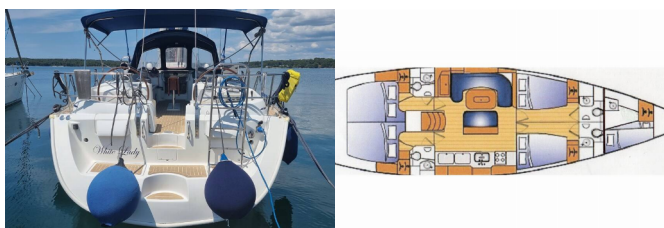

BENETEAU 50

White Lady (2005)

[Vala Charter](#) or type unk

Studio Tim D.O.O. • Riva 14 • 52100 Pula • Croatia

Phone: +385 52 213 988

E-mail: info@vala-charter.com

Web: www.vala-charter.com

Yacht Base	ACI Marina Pula, Croatia
Yacht ID	11
Yacht Brands	Beneteau
Yacht Name	White Lady
Production Year	2005
Length	51 Ft
Cabins	4 + 1
Berths	8 + 2 + 1
WC	4

COMFORT: Blankets, Cockpit cushions, Pillows

DECK: Bimini top, Cockpit table, Cockpit/stern, outside shower, Dinghy, Electric anchor windlass, Gangway, Sprayhood, Teak cockpit, Teak deck, Teak seats in cockpit