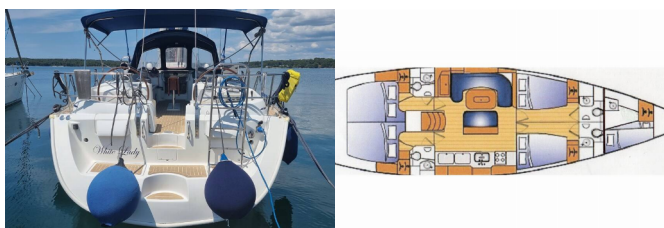

BENETEAU 50

White Lady (2005)

[Vala Charter](#) and or type unkn

Studio Tim D.O.O. • Riva 14 • 52100 Pula • Croatia

Phone: +385 52 213 988

E-mail: info@vala-charter.com

Web: www.vala-charter.com

Yacht Base	ACI Marina Pula, Croatia
Yacht ID	11
Yacht Brands	Beneteau
Yacht Name	White Lady
Production Year	2005
Length	51 Ft
Cabins	4 + 1
Berths	8 + 2 + 1
WC	4

COMFORT: Blankets, Cockpit cushions, Pillows

DECK: Bimini top, Cockpit table, Cockpit/stern, outside shower, Dinghy, Electric anchor windlass, Gangway, Sprayhood, Teak cockpit, Teak deck, Teak seats in cockpit